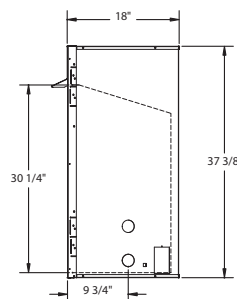

PRODUCT SPECIFICATIONS

LCUF36-R Lo-Rider Vent Free Firebox

LOVE AT FIRST LIGHT

ACTUAL DIMENSIONS

- Actual size: 41"W x 37-3/8"H x 18"D x 32"RW
(1041 mm x 949 mm x 457 mm x 813 mm)
- Viewing area: 36"W x 31-1/4"H
(914 mm x 794 mm)
- Framing Dimensions: 41-1/4"W x 37-3/4"H x 18"D
(1048 mm x 959 mm x 457 mm)

MINIMUM HEARTH DIMENSIONS

- Front opening width: 32-1/2"
- Front opening height: 30-1/4"
- Rear wall width: 25-7/8"
- Rear wall height: 25-5/8"
- Firebox depth: 15"

FIELD INSTALLED ACCESSORIES

- Curved Trim, Black
- Wood Cabinet Surrounds and Hearths
- Designer Facings