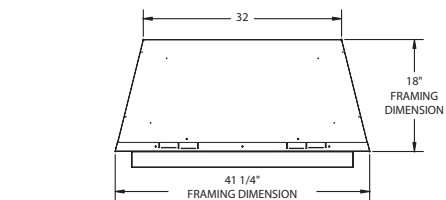

PRODUCT SPECIFICATIONS

LCUF36-R Lo-Rider Vent Free Firebox

LOVE AT FIRST LIGHT

ACTUAL DIMENSIONS

- Actual size: 41"W x 37-3/8"H x 18"D x 32"RW
(1041 mm x 949 mm x 457 mm x 813 mm)
- Viewing area: 36"W x 31-1/4"H
(914 mm x 794 mm)
- Framing Dimensions: 41-1/4"W x 37-3/4"H x 18"D
(1048 mm x 959 mm x 457 mm)

MINIMUM HEARTH DIMENSIONS

- Front opening width: 32-1/2"
- Front opening height: 30-1/4"
- Rear wall width: 25-7/8"
- Rear wall height: 25-5/8"
- Firebox depth: 15"

FIELD INSTALLED ACCESSORIES

- Curved Trim, Black
- Wood Cabinet Surrounds and Hearths
- Designer Facings