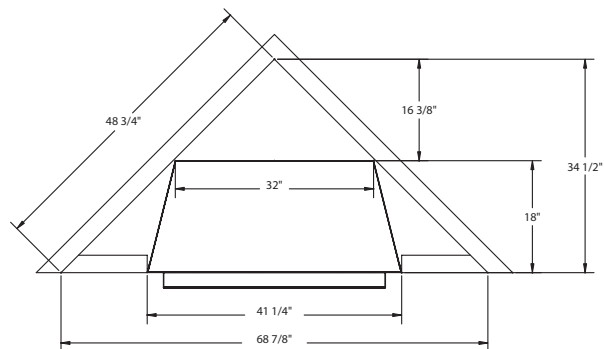

PRODUCT SPECIFICATIONS

LCUF36-R Lo-Rider Vent Free Firebox

LOVE AT FIRST LIGHT

ACTUAL DIMENSIONS

- Actual size: 41"W x 37-3/8"H x 18"D x 32"RW
(1041 mm x 949 mm x 457 mm x 813 mm)
- Viewing area: 36"W x 31-1/4"H
(914 mm x 794 mm)
- Framing Dimensions: 41-1/4"W x 37-3/4"H x 18"D
(1048 mm x 959 mm x 457 mm)

MINIMUM HEARTH DIMENSIONS

- Front opening width: 32-1/2"
- Front opening height: 30-1/4"
- Rear wall width: 25-7/8"
- Rear wall height: 25-5/8"
- Firebox depth: 15"

FIELD INSTALLED ACCESSORIES

- Curved Trim, Black
- Wood Cabinet Surrounds and Hearths
- Designer Facings