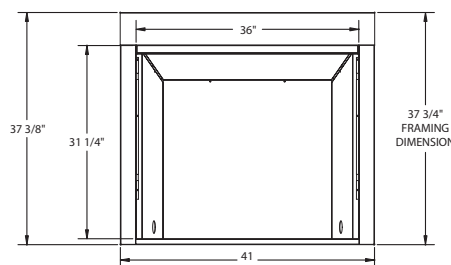

PRODUCT SPECIFICATIONS

LCUF36-R Lo-Rider Vent Free Firebox

LOVE AT FIRST LIGHT

ACTUAL DIMENSIONS

- Actual size: 41"W x 37-3/8"H x 18"D x 32"RW
(1041 mm x 949 mm x 457 mm x 813 mm)
- Viewing area: 36"W x 31-1/4"H
(914 mm x 794 mm)
- Framing Dimensions: 41-1/4"W x 37-3/4"H x 18"D
(1048 mm x 959 mm x 457 mm)

MINIMUM HEARTH DIMENSIONS

- Front opening width: 32-1/2"
- Front opening height: 30-1/4"
- Rear wall width: 25-7/8"
- Rear wall height: 25-5/8"
- Firebox depth: 15"

FIELD INSTALLED ACCESSORIES

- Curved Trim, Black
- Wood Cabinet Surrounds and Hearths
- Designer Facings